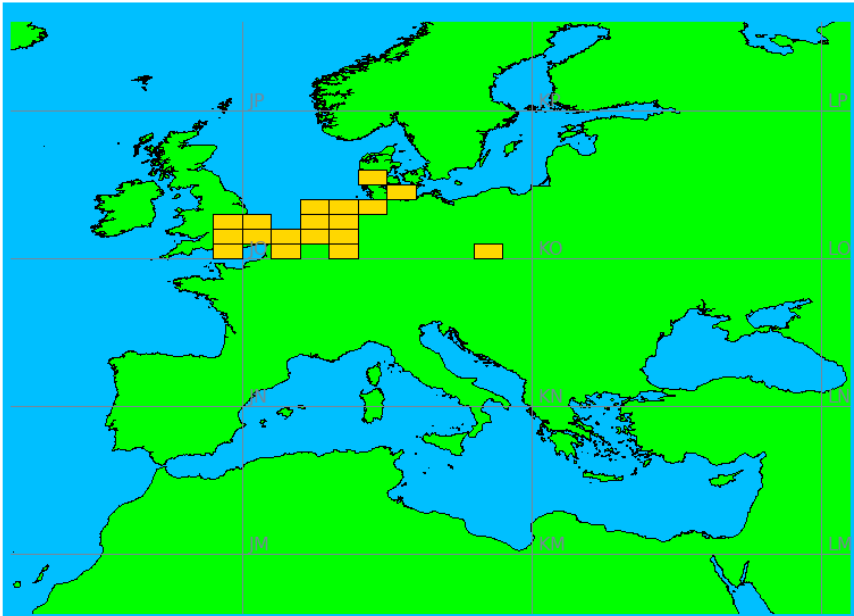

Band: 432 MHz. Worked locator squares 2021-06-09/09