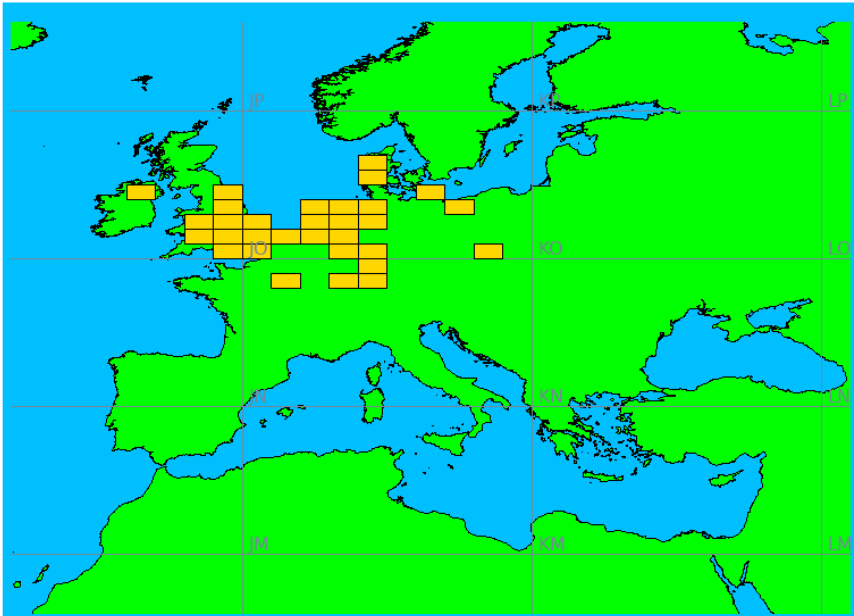

Band: 144 MHz. Worked locator squares 2021-06-02/02